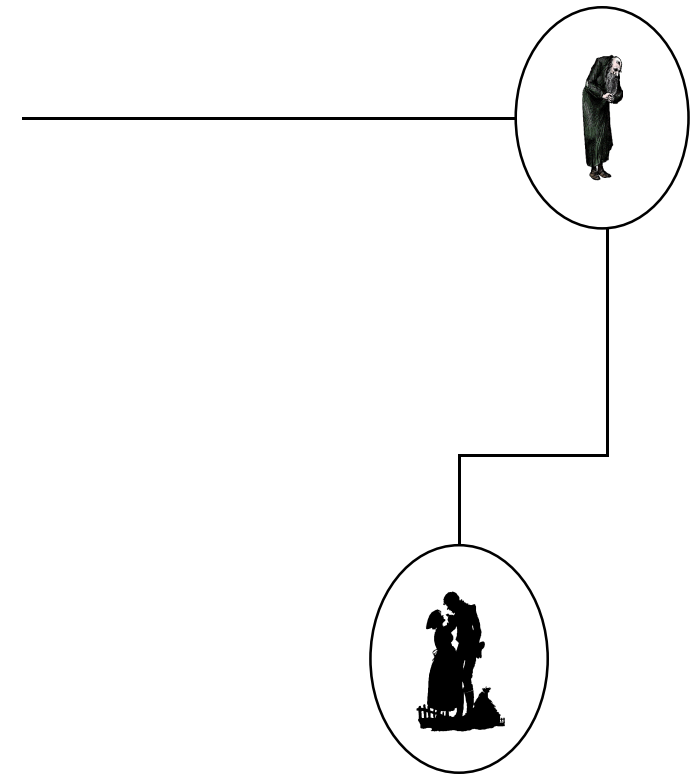

Enter the Age of Queen Victoria of Great Britain

Victorian Era Novelists

- Mary Elizabeth Braddon
- Anne, Charlotte and Emily Bronte
- Wilkie Collins
- Charles Dickens
- Sir Arthur Conan Doyle
- George Eliot
- H. Rider Haggard
- Rudyard Kipling
- Sheridan Le Fanu
- Robert Louis Stevenson
- William Makepeace Thackeray
- Anthony Trollope

Novels set in the Victorian Era

- *Mr. Timothy* by Louis Bayard
- *Femme Fatale* by Carole Nelson Douglas
- *My Cousin Rachel* by Daphne du Maurier
- *Crimson Petal and the White* by Michel Faber
- *The Fiend in Human* by John MacLachlan Gray
- *The Devil's Acre* by David Holland
- *The Piano Tuner* by Daniel Mason
- *The Hoydens and Mr. Dickens* by William Palmer
- *The Dante Club* by Matthew Pearl

Authors and Series set in the Victorian Era

- Emily Brightwell/ Mrs. Jeffries Series
- Dianne Day/Fremont Jones Series
- Carole Nelson Douglas/Irene Adler Series
- Oakley Hall/Ambrose Bierce Series

- David Holland/Reverend Tuckworth Series
- Robin Paige/Victorian Mystery Series
- Anne Perry/William Monk Series and the Thomas and Charlotte Pitt Series
- Philip Pullman/Sally Lockhart Series